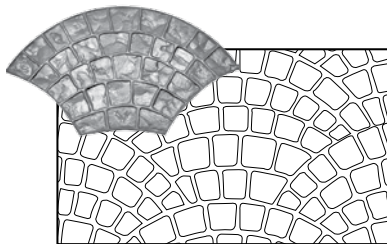

STAMP IMPRESSION SELECTION

Regal

Walkway Slate

Slate Tile

Bushrock (Crazy Stone)

Quarry Tile

Mediterranean Tile

London Cobble

Flagstone

Granite

Timber Deck

European Fan

Flemish

Seamless border mat also available.

Seamless

Federation

Ashlar Slate

Brindabella

Antique Brick Straight Border

Brick Border

Antique Brick Curved Border

When purchasing stamp mats please allow a lead time of up to two weeks from purchase/order date.
Stamp mats are available for hire through all Parchem Construction Supplies branches.