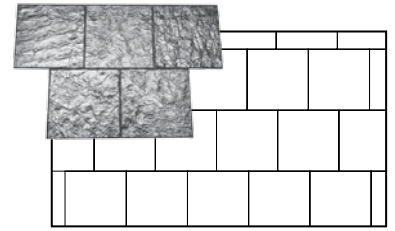

STAMP IMPRESSION SELECTION

Regal

Walkway Slate

Slate Tile

Bushrock (Crazy Stone)

Quarry Tile

Mediterranean Tile

London Cobble

Flagstone

Granite

Timber Deck

European Fan

Flemish

Seamless border mat also available.

Seamless

Federation

Ashlar Slate

Brindabella

Antique Brick Straight Border

Brick Border

Antique Brick Curved Border

When purchasing stamp mats please allow a lead time of up to two weeks from purchase/order date.
Stamp mats are available for hire through all Parchem Construction Supplies branches.