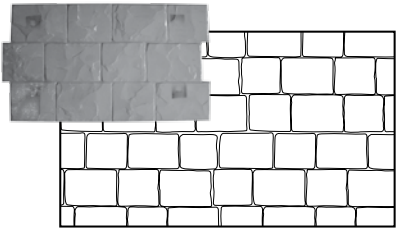

STAMP IMPRESSION SELECTION

Regal

Walkway Slate

Slate Tile

Bushrock (Crazy Stone)

Quarry Tile

Mediterranean Tile

London Cobble

Flagstone

Granite

Timber Deck

European Fan

Flemish

Seamless border mat also available.

Seamless

Federation

Ashlar Slate

Brindabella

Antique Brick Straight Border

Brick Border

Antique Brick Curved Border

When purchasing stamp mats please allow a lead time of up to two weeks from purchase/order date.
Stamp mats are available for hire through all Parchem Construction Supplies branches.