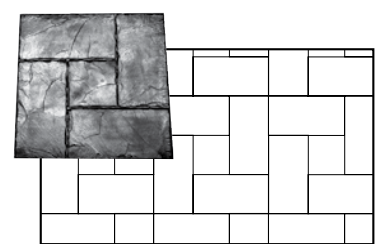

STAMP IMPRESSION SELECTION

Regal

Walkway Slate

Slate Tile

Bushrock (Crazy Stone)

Quarry Tile

Mediterranean Tile

London Cobble

Flagstone

Granite

Timber Deck

European Fan

Flemish

Seamless border mat also available.

Seamless

Federation

Ashlar Slate

Brindabella

Antique Brick Straight Border

Brick Border

Antique Brick Curved Border

When purchasing stamp mats please allow a lead time of up to two weeks from purchase/order date.
Stamp mats are available for hire through all Parchem Construction Supplies branches.